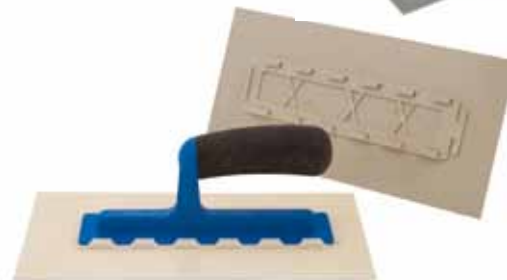

231816

231814

231850
plastic trowel kit

PLASTIC TROWELS

PLASTIC TROWEL, white nylon blade, solvent resistant, for use on white cements & resins

Stock no	Description	Size	Handle	£ ex VAT
269511	white nylon plastic trowel 11"	280x140mm	plastic, orange	7.95

PLASTIC TROWEL, smooth plastic blade for finishing top coat renders

Stock no	Description	Size	Handle	Grain size	£ ex VAT
231802	white plastic trowel 11"	280x140mm	soft, black	3-4mm	7.95

PLASTIC TROWELS, medium hard plastic blade for finishing top coat renders

Stock no	Description	Size	Handle	Grain size	£ ex VAT
231812	cream plastic trowel 11"	280x140mm	soft, black	2-3mm	7.95

PLASTIC TROWEL, hard plastic blade for finishing top coat renders

Stock no	Description	Size	Handle	Grain size	£ ex VAT
231816	light grey plastic trowel 11"	280x140mm	soft, black	1-2mm	7.95

PLASTIC TROWEL, hard plastic blade for finishing top coat renders

Stock no	Description	Size	Handle	£ ex VAT
231814	dark grey plastic trowel 11"	280x140mm	soft, black	7.95

PLASTIC TROWEL, clear plastic blade, for finishing white cement finishes & special renders

Stock no	Description	Size	Handle	£ ex VAT
231817	clear plastic trowel 11"	280x140mm	soft, black	7.95

PLASTIC TROWEL KIT, with clip in handle & selection of six plastic blades

Stock no	Description	Size	Handle	£ ex VAT
231850	clear plastic trowel 11"	280x140mm	soft, black	19.95