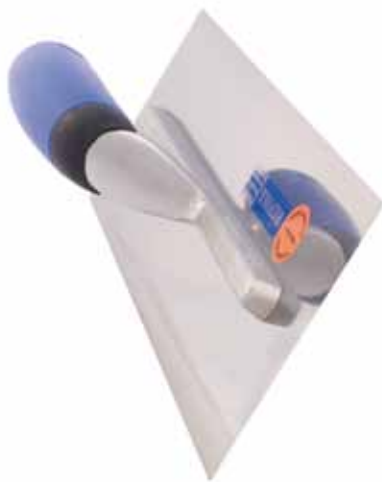

PLASTERCRAFT TROWELS

PREMIUM PLASTERING TROWELS, 4^{3/4}" wide, super flat edges, pre-worn in, ready to use on finish plaster, chrome stainless steel - rust free

Stock no	Description	Size	Handle	£ ex VAT
221911	FXS11 trowel 11"	280x120mm	soft	29.00
221912	FXS12 trowel 12"	300x120mm	soft	30.00
221913	FXS13 trowel 13"	330x120mm	soft	31.00
221914	FXS14 trowel 14"	355x120mm	soft	33.00
221915	FXS15 trowel 15"	380x120mm	soft	35.00
221916	FXS16 trowel 16"	405x120mm	soft	37.00