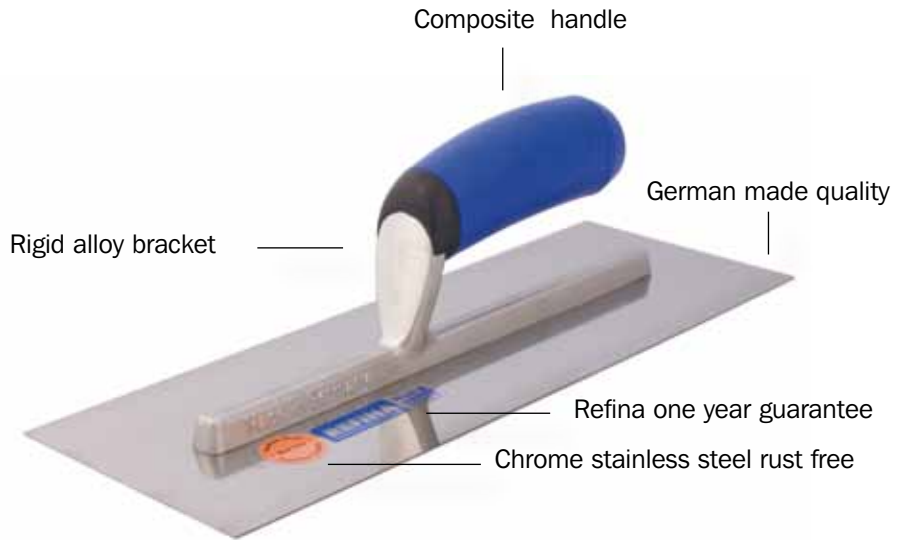

REFINA TROWELS

REFINA TROWELS

Refina supply one of the largest ranges of trade quality, specialist application ranges of tools and trowels in the UK for the plaster, render and drylining, paint and refurbishment, flooring, tiling and screed trades

All Refina labelled tools are produced in Germany, the UK or Europe

Marshalltown trowels are produced in the USA

Refina Plastercraft range of trowels are all produced from stainless steel and are rust free

Tools are stocked for applying plasters and renders, lime mortars and traditional materials, epoxies and screeds

Modern building materials require specialist trade quality application tools. Refina stock many of those difficult to find tools

The Refina range includes the largest range of stainless steel trowels, plastic floats and sponge floats, aluminium rules, feather edges and levels

Guarantee

All Refina tools are guaranteed one year for trade use

REFINA tools are available for sale from merchants and equipment specialists across the UK mainland

You can order from your local merchant, by telephoning Refina or on line

Most orders can be despatched for next day delivery