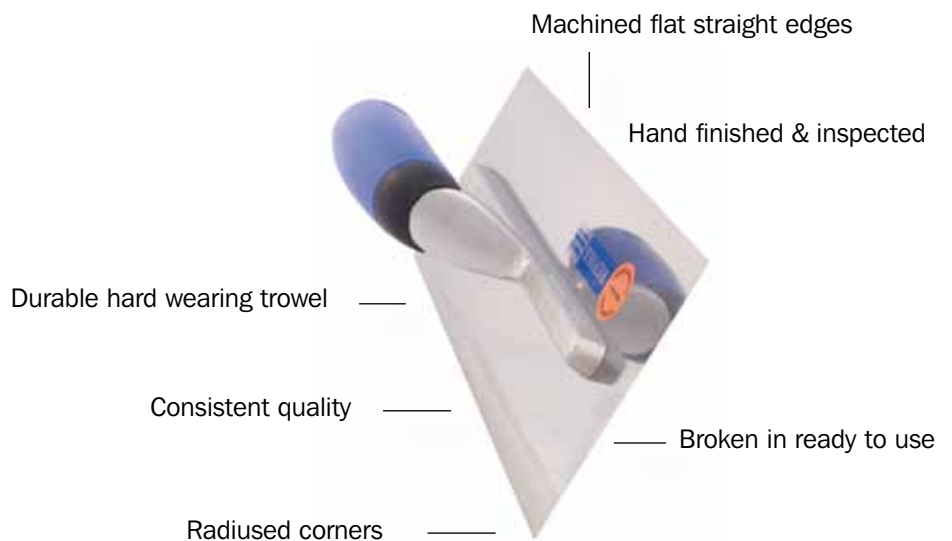

REFINA TROWELS

REFINA TROWELS

Refina supply one of the largest ranges of trade quality, specialist application ranges of tools and trowels in the UK for the plaster, render and drylining, paint and refurbishment, flooring, tiling and screed trades

All Refina labelled tools are produced in Germany, the UK or Europe

Marshalltown trowels are produced in the USA

Refina Plastercraft range of trowels are all produced from stainless steel and are rust free

Tools are stocked for applying plasters and renders, lime mortars and traditional materials, epoxies and screeds

Modern building materials require specialist trade quality application tools. Refina stock many of those difficult to find tools

The Refina range includes the largest range of stainless steel trowels, plastic floats and sponge floats, aluminium rules, feather edges and levels

Guarantee

All Refina tools are guaranteed one year for trade use

REFINA tools are available for sale from merchants and equipment specialists across the UK mainland

You can order from your local merchant, by telephoning Refina or on line

Most orders can be despatched for next day delivery